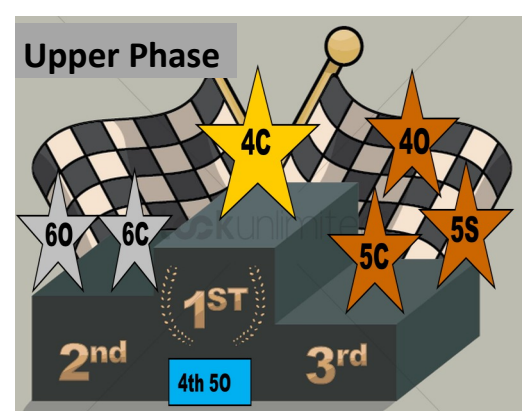

UNICEF ARTICLES

Race to Silverstone League

One class from Lower and Upper phase have the chance to win an amazing day out at the Silverstone Circuit. Currently in pole position to win the race are **20** and **4C**, but there is still plenty of time before the season ends! Keep attending school every day for a chance to visit Silverstone Circuit.